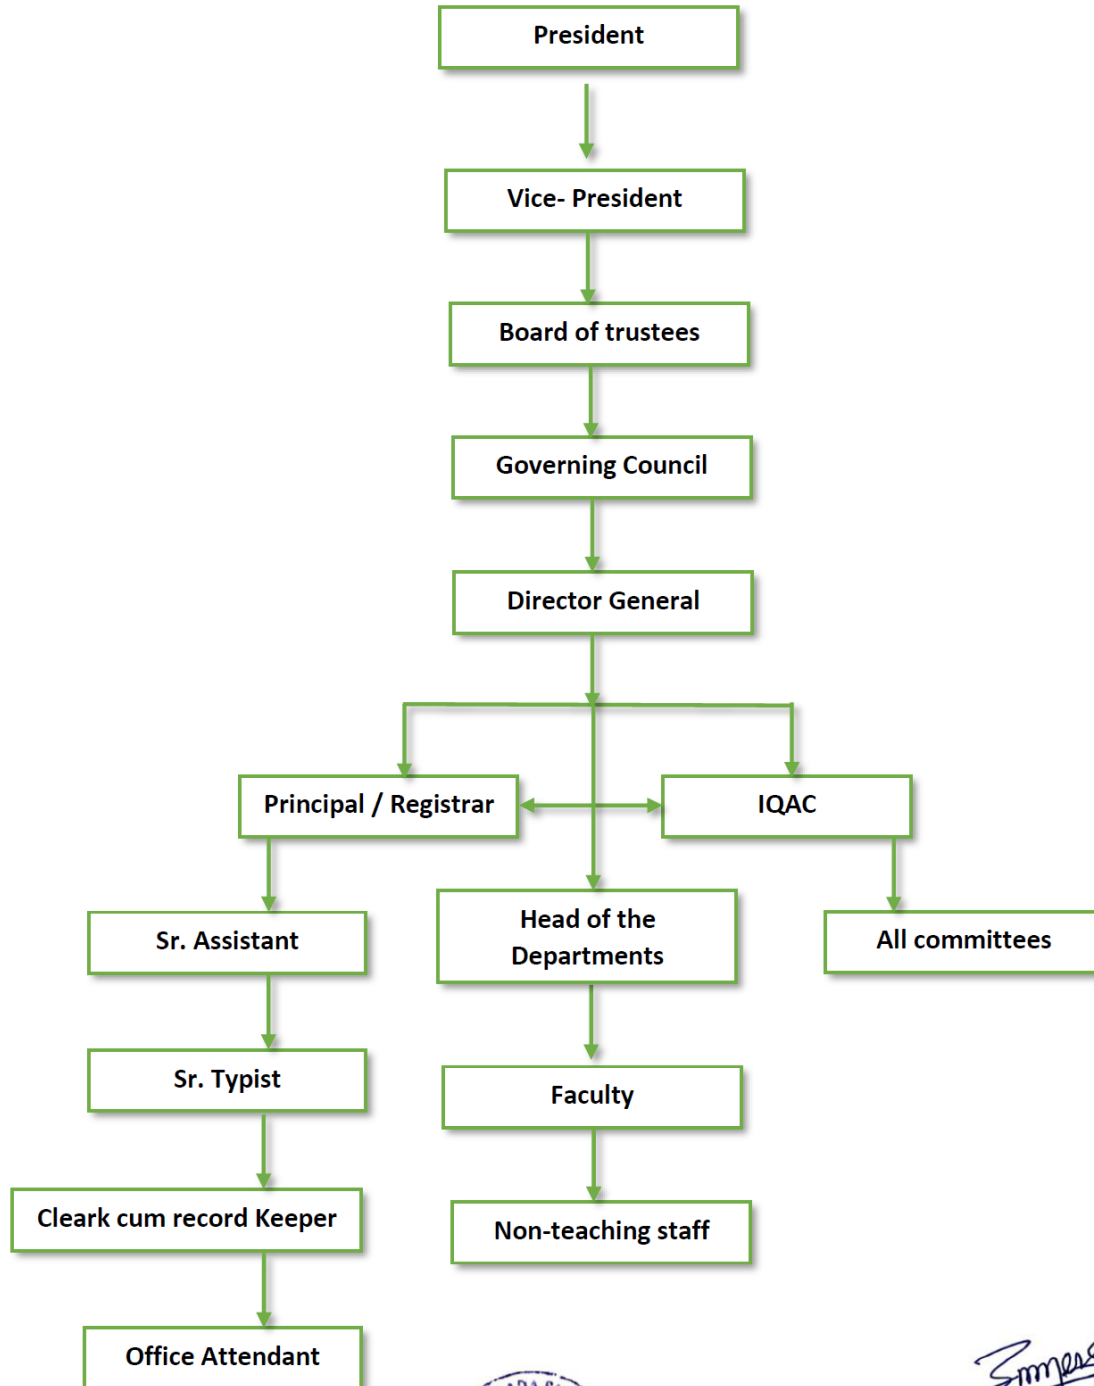

## Organogram of the Institution

*Emphas*  
 Principal  
 Vasantdada Sugar Institute  
 Manjari (Bk.), Tal. Haveli,  
 Dist. Pune - 412 307